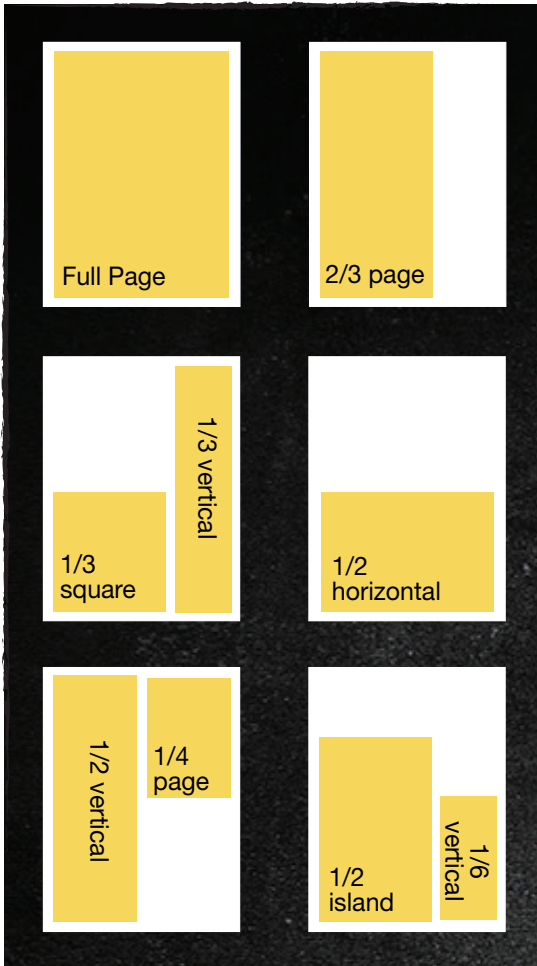

# POWER 2017 INTERNATIONAL RATES

\*EXCLUDING ALL SUBSCRIBERS FROM THE U.S. AND CANADA

## ADVERTISING RATES (includes 4-color)

Color (4c)	1x	6x	12x	18x
Full Page	\$5,255	\$4,995	\$4,540	\$4,430
2/3 Page (vertical)	\$4,325	\$4,120	\$3,915	\$3,710
1/2 Page (island)	\$3,680	\$3,530	\$3,375	\$3,220
1/2 Page	\$3,605	\$3,450	\$3,295	\$3,140
1/3 Page	\$2,885	\$2,730	\$2,575	\$2,420
1/4 Page	\$2,165	\$2,030	\$1,905	\$1,760

## AD SIZES

	Width x height (inches)	Width x height (metric)
Magazine Trim Size	7.875" x 10.750"	200mm x 273mm
Full Page w/bleed	8.125" x 11.000"	206mm x 279mm
Live Area	7.000" x 10.000"	178mm x 254mm
2/3 Page - Vertical	4.500" x 9.500"	114mm x 241mm
1/2 Page - Island	4.500" x 7.500"	114mm x 241mm
Horizontal	7.000" x 4.750"	178mm x 121mm
1/3 Page - Vertical	2.125" x 9.500"	54mm x 241mm
Square	4.500" x 4.750"	114mm x 121mm
1/4 Page - Vertical	3.375" x 4.750"	86mm x 121mm
1/6 Page - Vertical	2.125" x 4.750"	54mm x 121mm
2 Page Spread	15.750" x 10.750"	400mm x 273mm
w/bleed	16.000" x 11.000"	406mm x 279mm
Live Area	15.000" x 10.000"	381mm x 254mm