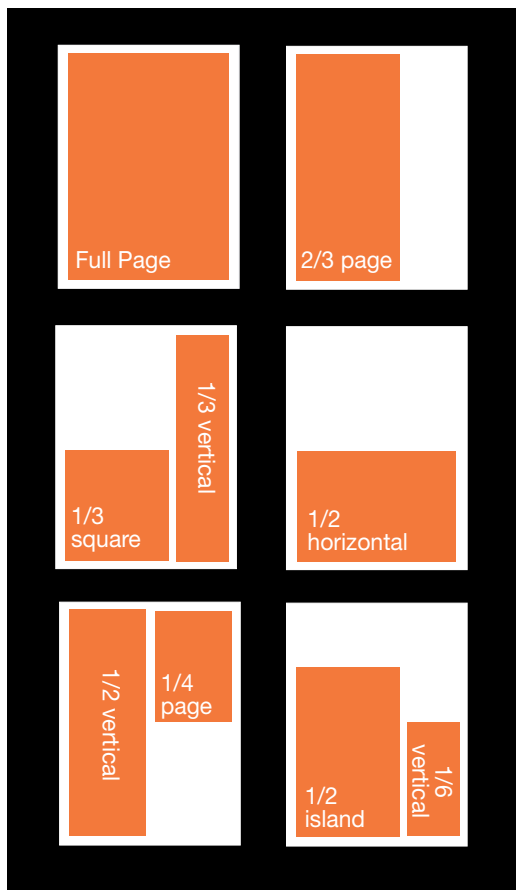

POWER 2018 INTERNATIONAL RATES

*EXCLUDING ALL SUBSCRIBERS FROM THE U.S. AND CANADA

ADVERTISING RATES (includes 4-color)

Color (4c)	1x	6x	12x	18x
Full Page	\$5,255	\$4,995	\$4,540	\$4,430
2/3 Page (vertical)	\$4,325	\$4,120	\$3,915	\$3,710
1/2 Page (island)	\$3,680	\$3,530	\$3,375	\$3,220
1/2 Page	\$3,605	\$3,450	\$3,295	\$3,140
1/3 Page	\$2,885	\$2,730	\$2,575	\$2,420
1/4 Page	\$2,165	\$2,030	\$1,905	\$1,760

AD SIZES

	Width x height (inches)	Width x height (metric)
Magazine Trim Size	7.875" x 10.750"	200mm x 273mm
Full Page w/bleed	8.125" x 11.000"	206mm x 279mm
Live Area	7.000" x 10.000"	178mm x 254mm
2/3 Page – Vertical	4.500" x 9.500"	114mm x 241mm
1/2 Page – Island	4.500" x 7.500"	114mm x 191mm
Horizontal	7.000" x 4.750"	178mm x 121mm
1/3 Page – Vertical	2.125" x 9.500"	54mm x 241mm
Square	4.500" x 4.750"	114mm x 121mm
1/4 Page – Vertical	3.375" x 4.750"	86mm x 121mm
1/6 Page – Vertical	2.125" x 4.750"	54mm x 121mm
2 Page Spread	15.750" x 10.750"	400mm x 273mm
w/bleed	16.000" x 11.000"	406mm x 279mm
Live Area	15.000" x 10.000"	381mm x 254mm