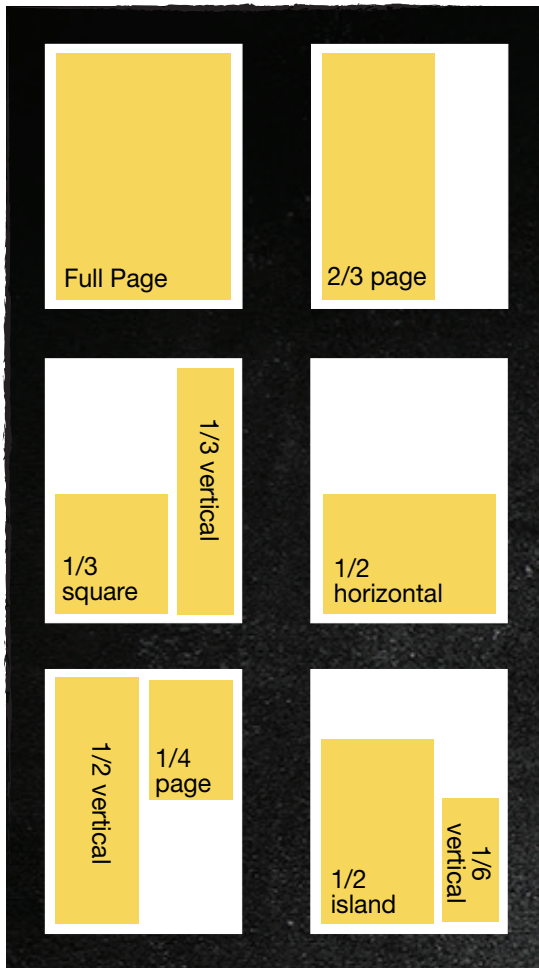

POWER 2017 INTERNATIONAL RATES

*EXCLUDING ALL SUBSCRIBERS FROM THE U.S. AND CANADA

ADVERTISING RATES (includes 4-color)

Color (4c)	1x	6x	12x	18x
Full Page	\$5,255	\$4,995	\$4,540	\$4,430
2/3 Page (vertical)	\$4,325	\$4,120	\$3,915	\$3,710
1/2 Page (island)	\$3,680	\$3,530	\$3,375	\$3,220
1/2 Page	\$3,605	\$3,450	\$3,295	\$3,140
1/3 Page	\$2,885	\$2,730	\$2,575	\$2,420
1/4 Page	\$2,165	\$2,030	\$1,905	\$1,760

AD SIZES

	Width x height (inches)	Width x height (metric)
Magazine Trim Size	7.875" x 10.750"	200mm x 273mm
Full Page w/bleed	8.125" x 11.000"	206mm x 279mm
Live Area	7.000" x 10.000"	178mm x 254mm
2/3 Page - Vertical	4.500" x 9.500"	114mm x 241mm
1/2 Page - Island	4.500" x 7.500"	114mm x 241mm
Horizontal	7.000" x 4.750"	178mm x 121mm
1/3 Page - Vertical	2.125" x 9.500"	54mm x 241mm
Square	4.500" x 4.750"	114mm x 121mm
1/4 Page - Vertical	3.375" x 4.750"	86mm x 121mm
1/6 Page - Vertical	2.125" x 4.750"	54mm x 121mm
2 Page Spread	15.750" x 10.750"	400mm x 273mm
w/bleed	16.000" x 11.000"	406mm x 279mm
Live Area	15.000" x 10.000"	381mm x 254mm